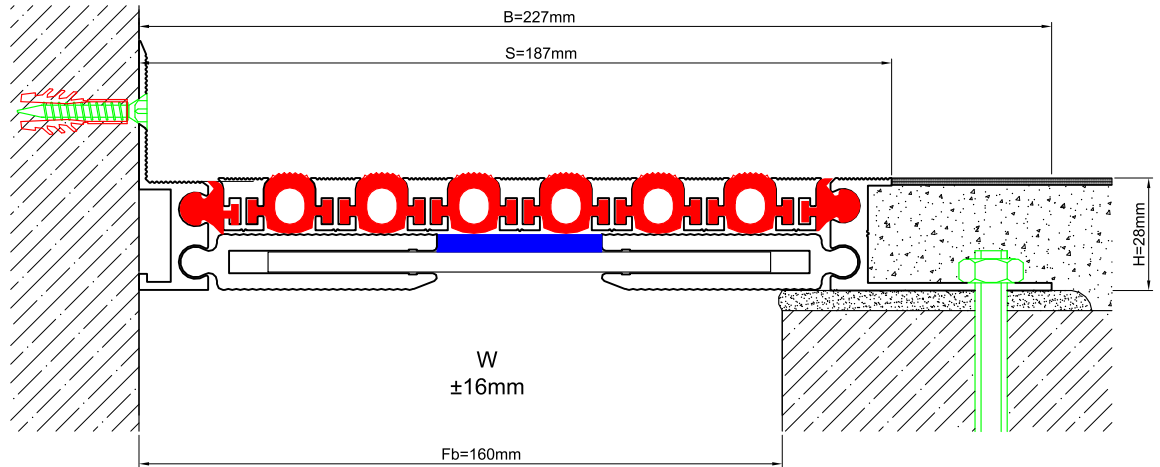

AS A226 flush mounted profile can easily be applied to all types of floors and load bearing capacity is designed for cars or pedestrians depending on the gap inquired. Adjustable interlocking profile and gasket configuration makes it available for very large openings and enables to meet displacements in 3 directions. If inquired, AS A226 can be applied with wall type AS A126 and this dual application brings in a decorative aspect. Profiles are delivered factory-assembled.

* Visuals are representative and the profile configuration may differ depending on the characteristics requested.

| LOCATION | MODEL | GAP (Fb) mm | HEIGHT (H) MM | OVERALL WIDTH (B) mm | VISIBLE WIDTH (S) mm | MOVEMENT (W) mm | LOAD CAPACITY | STANDARD LENGTH (mt) |
|----------------|-------------|-------------|---------------|----------------------|----------------------|-----------------|---------------|----------------------|
| Floor to Floor | AS A226-040 | 40 | 28 | 150 | 70 | ± 4 | | 3 |
| | AS A226-060 | 60 | 28 | 170 | 90 | ± 6 | | 3 |
| | AS A226-080 | 80 | 28 | 190 | 110 | ± 8 | | 3 |
| | AS A226-100 | 100 | 28 | 210 | 130 | ± 10 | | 3 |
| | AS A226-120 | 120 | 28 | 230 | 150 | ± 12 | | 3 |
| | AS A226-140 | 140 | 28 | 256 | 176 | ± 14 | | 3 |
| | AS A226-160 | 160 | 28 | 278 | 199 | ± 16 | | 3 |
| | AS A226-180 | 180 | 28 | 298 | 219 | ± 18 | | 3 |
| | AS A226-200 | 200 | 28 | 318 | 238 | ± 20 | | 3 |

Note: Please ask for different sizes

 AS A226 160
 H28D

 AS A226 160
 H28KD

| Profil No Profile Number | AS A226 160 | AS A226 160K |
|---|--|--------------|
| Fb (mm) | 160 | 160 |
| H (mm) yaklaşık approx. | 28 | 28 |
| W± (mm) yaklaşık approx. | ±16 | ±16 |
| Renk Color | Alüminyum: Natürel, Fitiller: Siyah, gri, diğer Aluminum: Natural, Inserts: Black, grey, others | |
| Malzeme Material | Alüminyum, TPE Termoplastik Elastomer Aluminum, TPE Thermoplastic Elastomer | |
| Standart Uzunluk Standard Length | 3 | |
| Yükleme Kapasitesi Load-Bearing Capacity |  | |