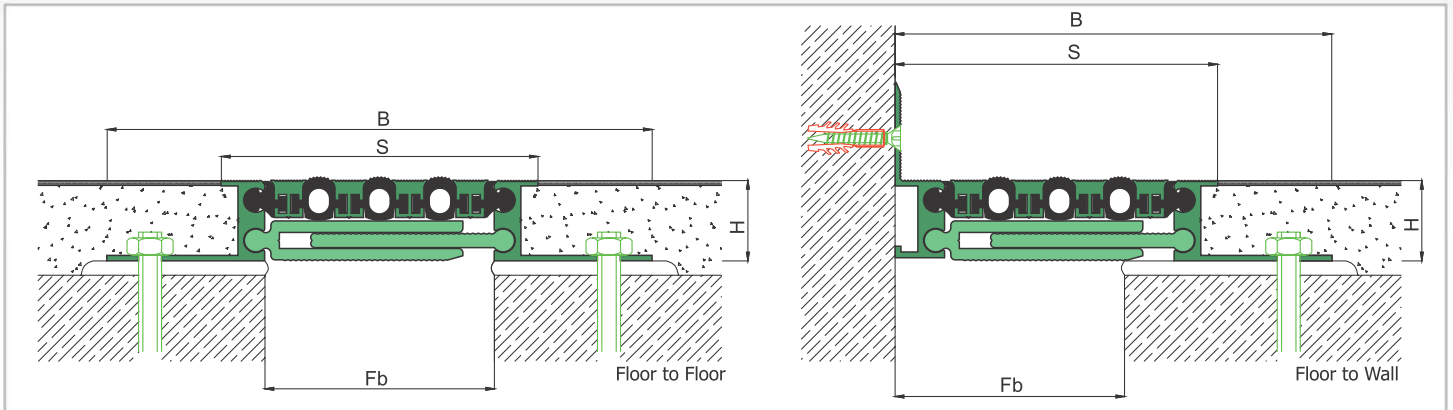

AS A226 flush mounted profile can easily be applied to all types of floors and load bearing capacity is designed for cars or pedestrians depending on the gap inquired. Adjustable interlocking profile and gasket configuration makes it available for very large openings and enables to meet displacements in 3 directions. If inquired, AS A226 can be applied with wall type AS A126 and this dual application brings in a decorative aspect. Profiles are delivered factory-assembled.

* Visuals are representative and the profile configuration may differ depending on the characteristics requested.

| LOCATION | MODEL | GAP (Fb) mm | HEIGHT (H) MM | OVERALL WIDTH (B) mm | VISIBLE WIDTH (S) mm | MOVEMENT (W) mm | LOAD CAPACITY | STANDARD LENGTH (mt) |
|----------------|-------------|-------------|---------------|----------------------|----------------------|-----------------|---------------|----------------------|
| Floor to Floor | AS A226-040 | 40 | 28 | 150 | 70 | ± 4 | | 3 |
| | AS A226-060 | 60 | 28 | 170 | 90 | ± 6 | | 3 |
| | AS A226-080 | 80 | 28 | 190 | 110 | ± 8 | | 3 |
| | AS A226-100 | 100 | 28 | 210 | 130 | ± 10 | | 3 |
| | AS A226-120 | 120 | 28 | 230 | 150 | ± 12 | | 3 |
| | AS A226-140 | 140 | 28 | 256 | 176 | ± 14 | | 3 |
| | AS A226-160 | 160 | 28 | 278 | 199 | ± 16 | | 3 |
| | AS A226-180 | 180 | 28 | 298 | 219 | ± 18 | | 3 |
| | AS A226-200 | 200 | 28 | 318 | 238 | ± 20 | | 3 |

Note: Please ask for different sizes

 AS A226 160
 H28D

 AS A226 160
 H28KD

| Profil No Profile Number | AS A226 160 | AS A226 160K |
|---|--|--------------|
| Fb (mm) | 160 | 160 |
| H (mm) yaklaşık approx. | 28 | 28 |
| W± (mm) yaklaşık approx. | ±16 | ±16 |
| Renk Color | Alüminyum: Natürel, Fitiller: Siyah, gri, diğer Aluminum: Natural, Inserts: Black, grey, others | |
| Malzeme Material | Alüminyum, TPE Termoplastik Elastomer Aluminum, TPE Thermoplastic Elastomer | |
| Standart Uzunluk Standard Length | 3 | |
| Yükleme Kapasitesi Load-Bearing Capacity |  | |