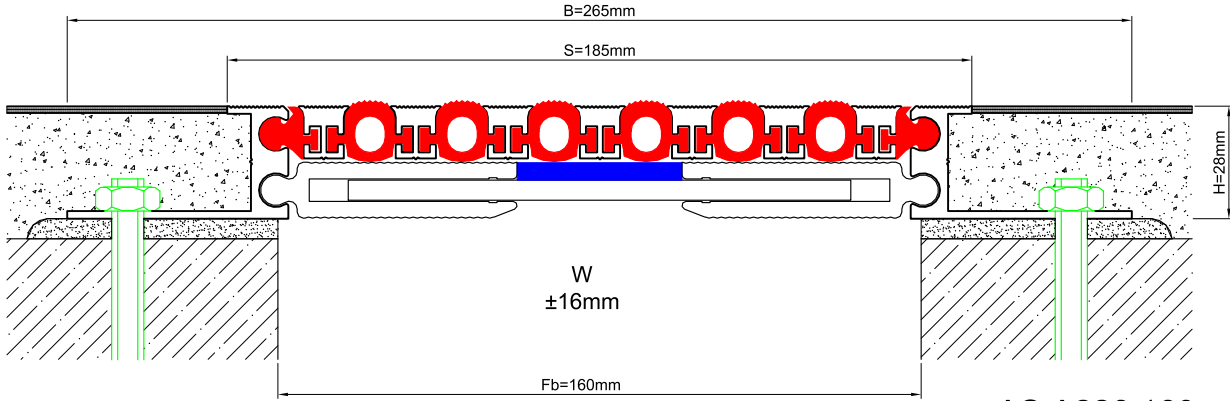

AS A226 flush mounted profile can easily be applied to all types of floors and load bearing capacity is designed for cars or pedestrians depending on the gap inquired. Adjustable interlocking profile and gasket configuration makes it available for very large openings and enables to meet displacements in 3 directions. If inquired, AS A226 can be applied with wall type AS A126 and this dual application brings in a decorative aspect. Profiles are delivered factory-assembled.

* Visuals are representative and the profile configuration may differ depending on the characteristics requested.

| LOCATION | MODEL | GAP (Fb) mm | HEIGHT (H) MM | OVERALL WIDTH (B) mm | VISIBLE WIDTH (S) mm | MOVEMENT (W) mm | LOAD CAPACITY | STANDARD LENGTH (mt) |
|----------------|-------------|-------------|---------------|----------------------|----------------------|-----------------|---------------|----------------------|
| Floor to Floor | AS A226-040 | 40 | 28 | 150 | 70 | ± 4 | | 3 |
| | AS A226-060 | 60 | 28 | 170 | 90 | ± 6 | | 3 |
| | AS A226-080 | 80 | 28 | 190 | 110 | ± 8 | | 3 |
| | AS A226-100 | 100 | 28 | 210 | 130 | ± 10 | | 3 |
| | AS A226-120 | 120 | 28 | 230 | 150 | ± 12 | | 3 |
| | AS A226-140 | 140 | 28 | 256 | 176 | ± 14 | | 3 |
| | AS A226-160 | 160 | 28 | 278 | 199 | ± 16 | | 3 |
| | AS A226-180 | 180 | 28 | 298 | 219 | ± 18 | | 3 |
| | AS A226-200 | 200 | 28 | 318 | 238 | ± 20 | | 3 |

Note: Please ask for different sizes

 AS A226 160
 H28D

 AS A226 160
 H28KD

| Profil No Profile Number | AS A226 160 | AS A226 160K |
|---|--|--------------|
| Fb (mm) | 160 | 160 |
| H (mm) yaklaşık approx. | 28 | 28 |
| W± (mm) yaklaşık approx. | ±16 | ±16 |
| Renk Color | Alüminyum: Natürel, Fitiller: Siyah, gri, diğer Aluminum: Natural, Inserts: Black, grey, others | |
| Malzeme Material | Alüminyum, TPE Termoplastik Elastomer Aluminum, TPE Thermoplastic Elastomer | |
| Standart Uzunluk Standard Length | 3 | |
| Yükleme Kapasitesi Load-Bearing Capacity |  | |