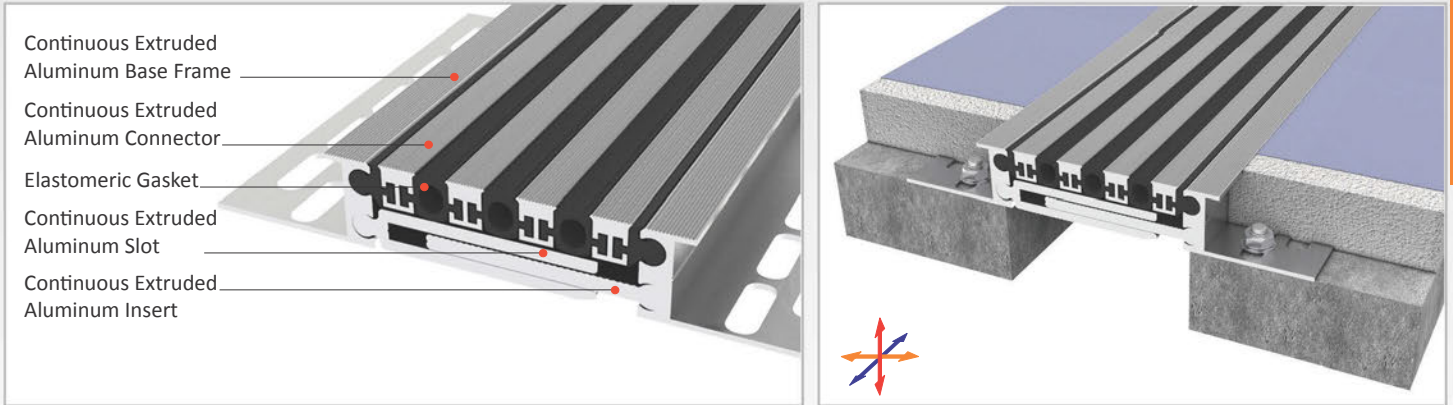

AS A226 flush mounted profile can easily be applied to all types of floors and load bearing capacity is designed for cars or pedestrians depending on the gap inquired. Adjustable interlocking profile and gasket configuration makes it available for very large openings and enables to meet displacements in 3 directions. If inquired, AS A226 can be applied with wall type AS A126 and this dual application brings in a decorative aspect. Profiles are delivered factory-assembled.

- Application Areas** : Indoor & Outdoor / Floor
Ideal for : Car Parks, Shopping Malls, Airports, Residences, Hospitals, Hotels, Public & Commercial Buildings etc.
Material : Mill Finish Aluminum (Anodizing optional), TPE Gasket
Aluminum Alloy : 6063 AA-USA / EN AW 6063
Optional Supplies : Fire Barrier, Waterproof EPDM membrane

* Visuals are representative and the profile configuration may differ depending on the characteristics requested.

| LOCATION | MODEL | GAP (Fb) mm | HEIGHT (H) MM | OVERALL WIDTH (B) mm | VISIBLE WIDTH (S) mm | MOVEMENT (W) mm | LOAD CAPACITY | STANDARD LENGTH (mt) |
|----------------|-------------|-------------|---------------|----------------------|----------------------|-----------------|---------------|----------------------|
| Floor to Floor | AS A226-040 | 40 | 28 | 150 | 70 | ± 4 | | 3 |
| | AS A226-060 | 60 | 28 | 170 | 90 | ± 6 | | 3 |
| | AS A226-080 | 80 | 28 | 190 | 110 | ± 8 | | 3 |
| | AS A226-100 | 100 | 28 | 210 | 130 | ± 10 | | 3 |
| | AS A226-120 | 120 | 28 | 230 | 150 | ± 12 | | 3 |
| | AS A226-140 | 140 | 28 | 256 | 176 | ± 14 | | 3 |
| | AS A226-160 | 160 | 28 | 278 | 199 | ± 16 | | 3 |
| | AS A226-180 | 180 | 28 | 298 | 219 | ± 18 | | 3 |
| | AS A226-200 | 200 | 28 | 318 | 238 | ± 20 | | 3 |